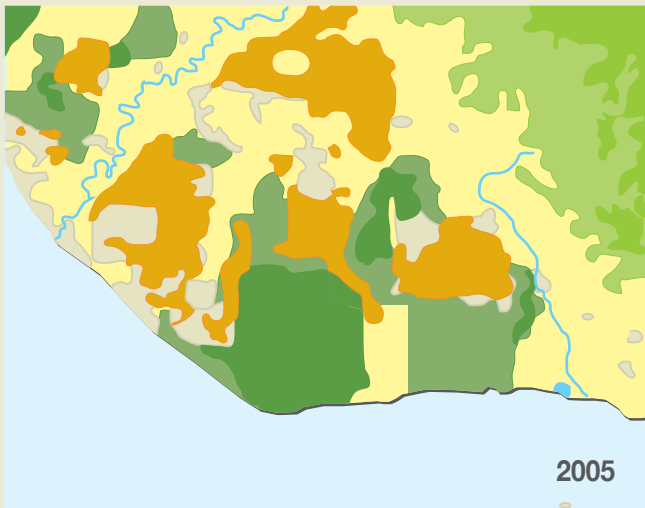

Land cover change in Tripa, Indonesia

- Primary swamp forest
- Disturbed swamp forest
- Undisturbed dryland forest
- Disturbed dryland forest
- Shrub
- Crops
- Oil palm
- Water body

0 10 20 Km