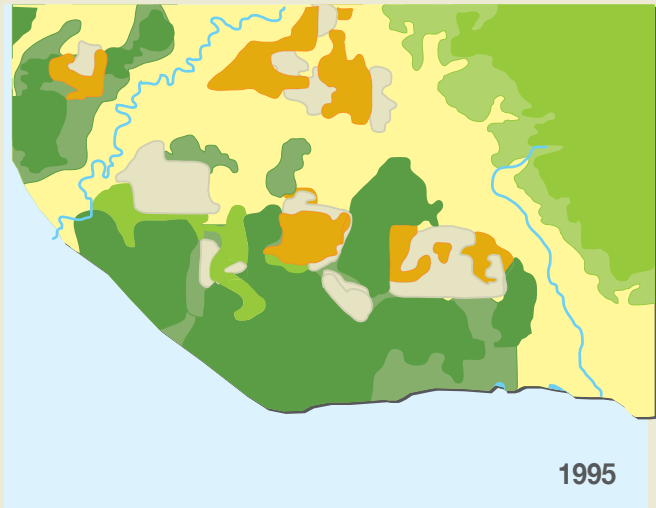

Land cover change in Tripa, Indonesia

- Primary swamp forest
- Disturbed swamp forest
- Undisturbed dryland forest
- Disturbed dryland forest
- Shrub
- Crops
- Oil palm
- Water body

0 10 20 Km