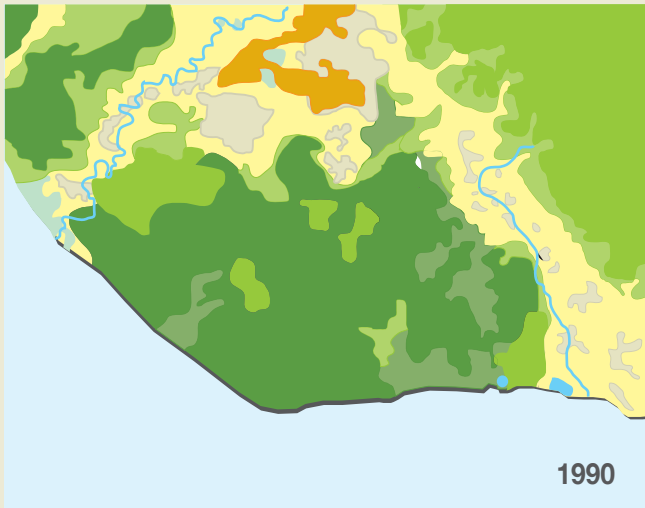

Land cover change in Tripa, Indonesia

- Primary swamp forest
- Disturbed swamp forest
- Undisturbed dryland forest
- Disturbed dryland forest
- Shrub
- Crops
- Oil palm
- Water body

0 10 20 Km