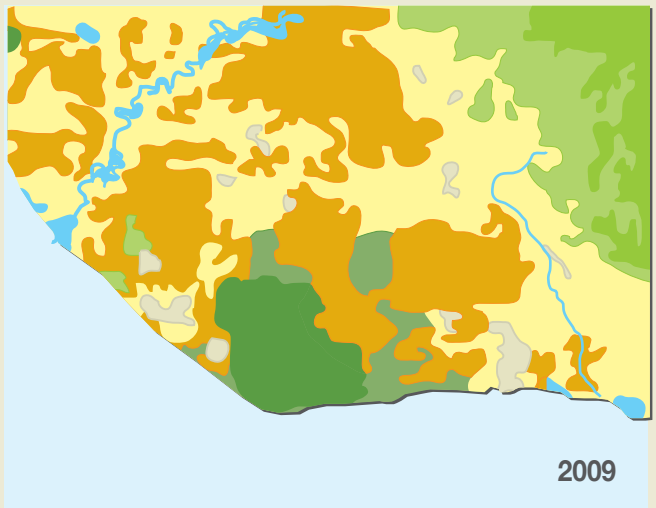

Land cover change in Tripa, Indonesia

- Primary swamp forest
- Disturbed swamp forest
- Undisturbed dryland forest
- Disturbed dryland forest
- Shrub
- Crops
- Oil palm
- Water body

0 10 20 Km